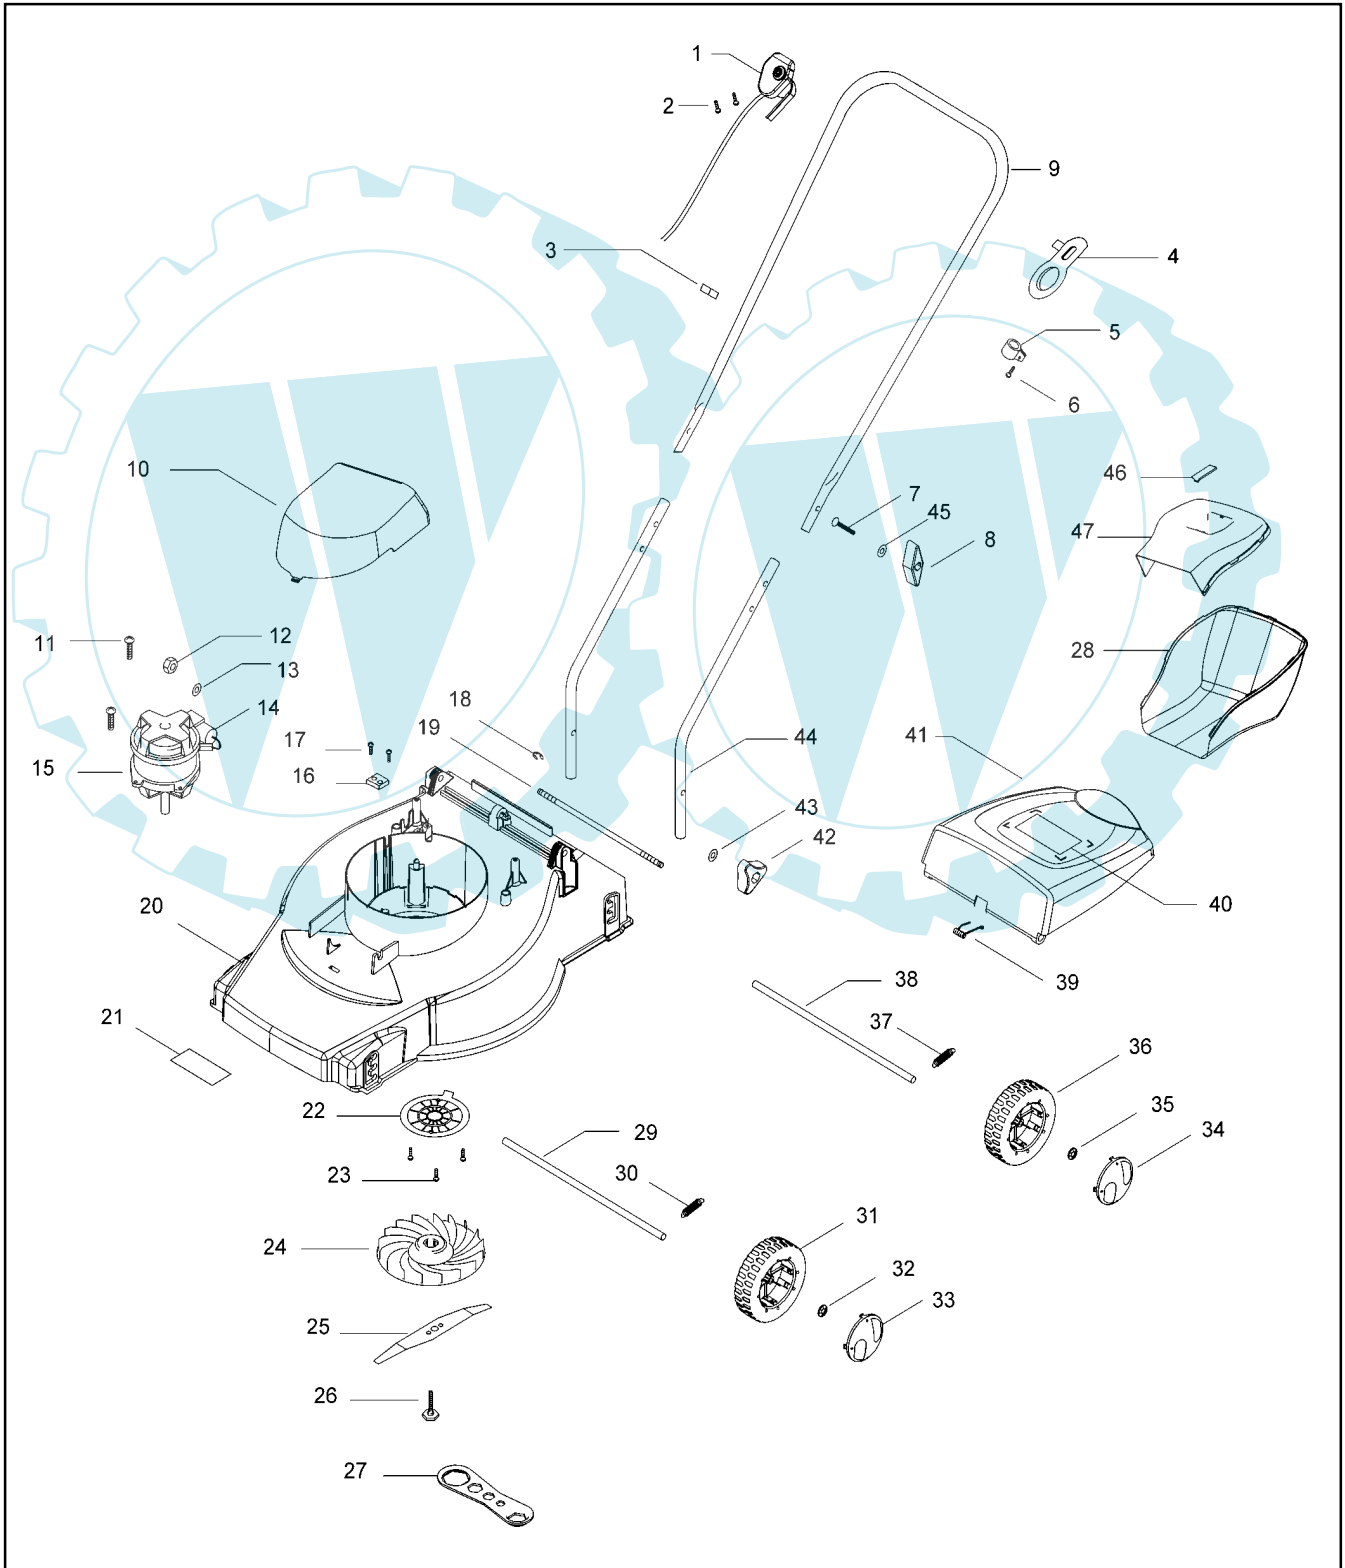

brand Erma

date 14.03.03 Sheet 1/2

Publication No. AP0303006

Model

Er635E 1000W

Product Number

9647702-08

brand Erma

date 14.03.03 Sheet 2/2

Er 635E 1000W

pos	Part No	Description	Qty	pos	Part No	Description	Qty
1	5107117-00/3	Switchbox	1	37	5312049-74/4	Spring	1
2	5148085-00/3	Screw	2	38	5130971-00/4	Axle	1
3	5138574-00/8	Cable clip	2	39	5312061-39/2	Spring	1
4	5312070-51/8	Cord Guide	1	40	5138587-00/0	Warning label	1
5	5312049-84/3	Locking ring	1	41	5107067-82/8	Safety flap	1
6	5169307-01/3	Screw	1	42	5119565-00/9	Wing knob	2
7	5149198-01/1	Bolt	2	43	5140266-03/1	Washer	2
8	5119563-00/4	Wing knob	2	44	5119470-67/1	Lower Handle	2
9	5119469-67/3	Handle upper	1	45	5164491-01/0	Washer	2
10	5119464-67/4	Motor cover	1	46	5130980-67/4	Handle	1
11	5130974-00/8	Screw	2	47	5107064-67/6	Grassbox upper	1
12	5149106-00/6	Nut	1				
13	5139099-00/5	Toothlock washer	1				
14	5131107-06/1	Capacitor motor	1				
		Leroy somer					
	5131107-05/3	Capacitor motor	1				
		Memaf					
15	5119534-00/5	Motor kit	1				
16	5140705-00/4	Clamp	1				
17	5149753-01/3	Screw	2				
18	5131041-00/5	E clip	1				
19	5131038-00/1	Tie rod	1				
20	5107061-82/1	Deck	1				
21	5131056-01/1	Model label	1				
22	5128194-68/4	Finger protection plate	1				
23	5149753-01/3	Screw	3				
24	5119495-00/9	Impeller	1				
25	5119494-00/2	Blade	1				
26	5131064-00/7	Blade bolt	1				
27	5312103-61/6	Spanner	1				
28	5107066-67/1	Grassbox lower	1				
29	5130971-00/4	Axle	1				
30	5312049-74/4	Spring	1				
31	5119447-67/9	Wheel	2				
32	5149679-00/2	Starlock Washer	2				
33	5119448-74/3	Hub cap	2				
34	5119446-74/7	Hub cap	2				
35	5149679-00/2	Starlock Washer	2				
36	5119445-67/3	Wheel	2				